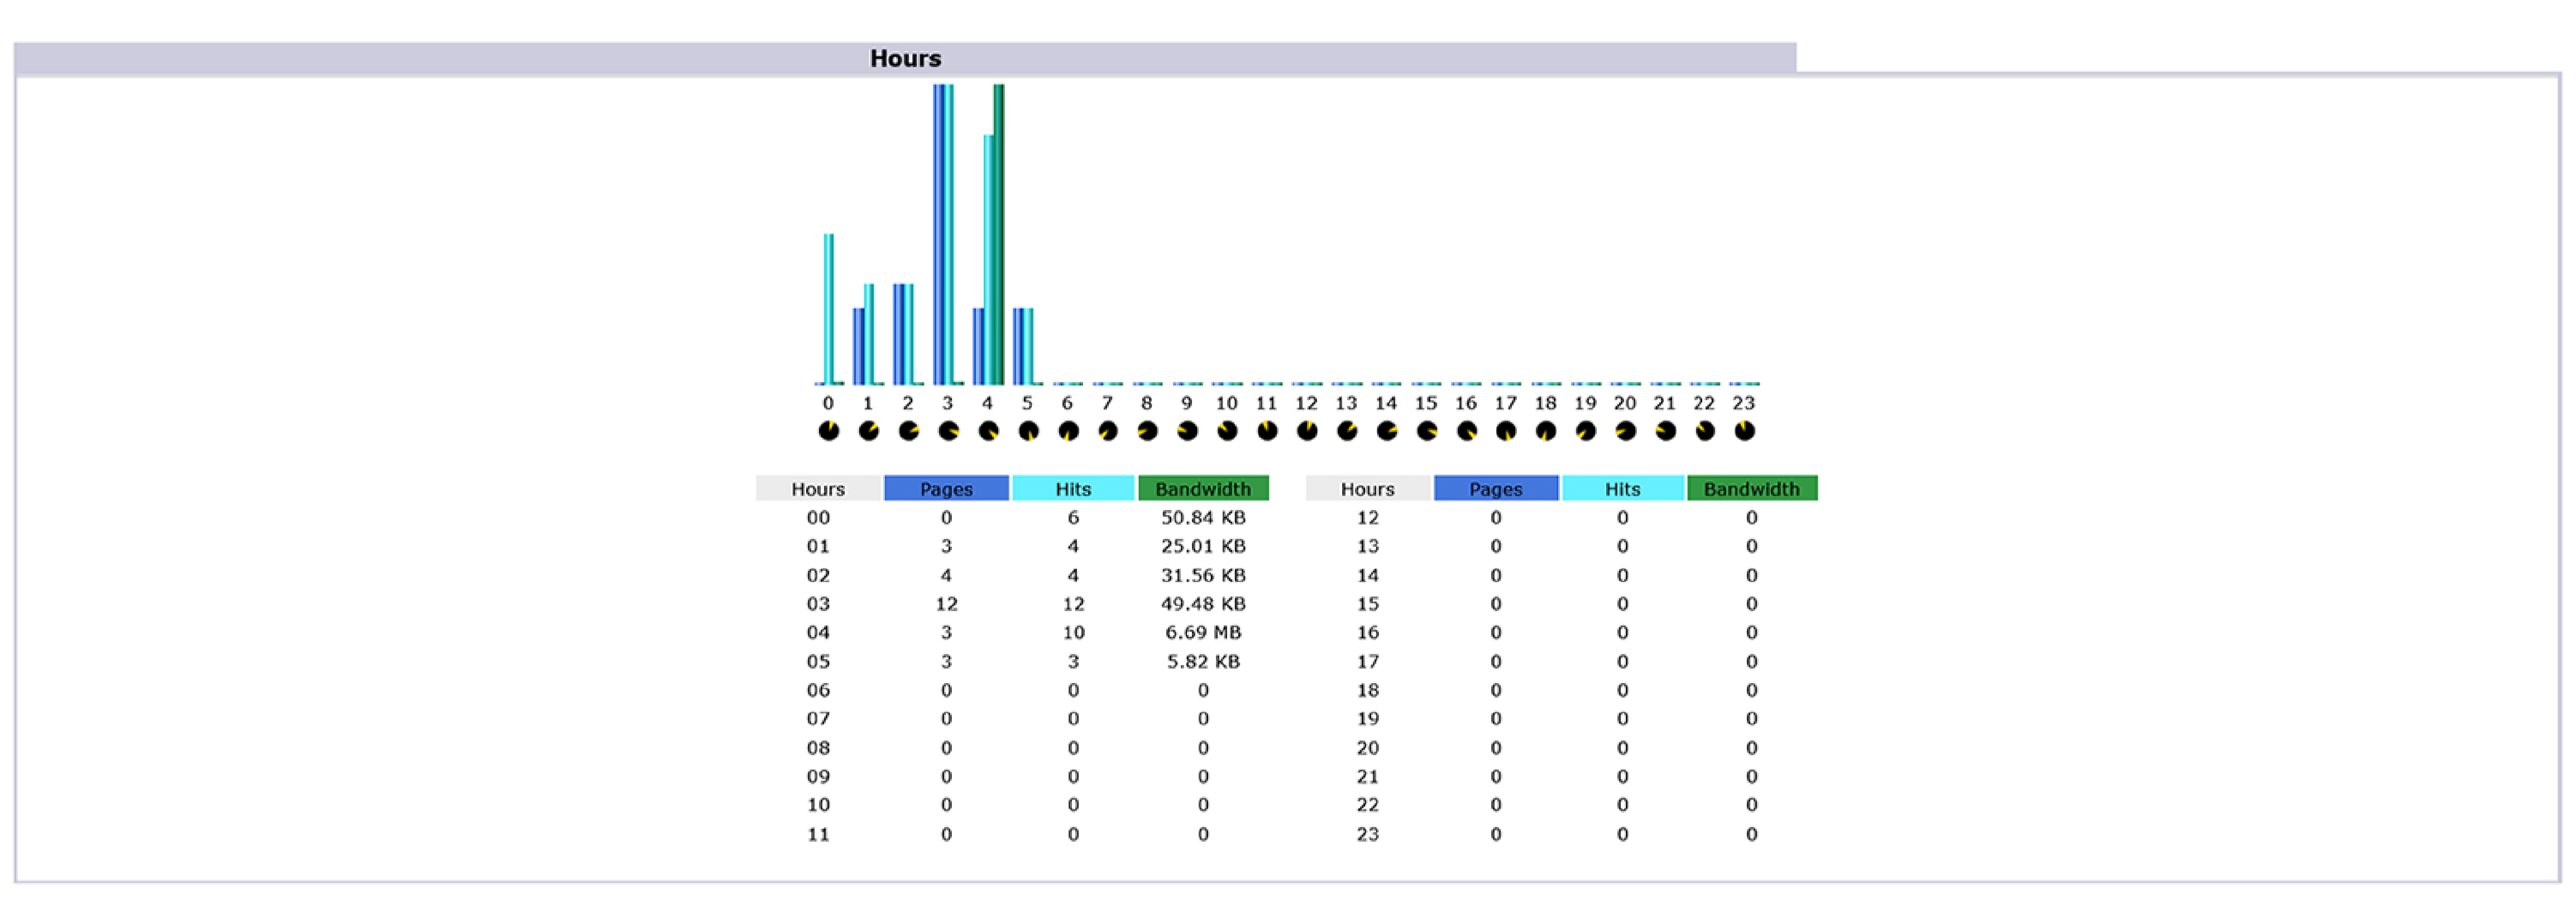

Not viewed traffic * 33 61 8.66 MB

* Not viewed traffic includes traffic generated by robots, worms, or replies with special HTTP status codes.

Table for Monthly history with columns: Month, Unique visitors, Number of visits, Pages, Hits, Bandwidth.

Table for Days of month with columns: Day, Number of visits, Pages, Hits, Bandwidth.

Table for Days of week with columns: Day, Pages, Hits, Bandwidth.

Table for Hours with columns: Hours, Pages, Hits, Bandwidth.

Locales (Top 25) table showing traffic by country/region.

Hosts (Top 25) table showing traffic by IP address.

Authenticated users (Top 10) table showing user login statistics.

Robots/Spiders visitors (Top 25) table showing traffic from bots.

Visits duration table showing the length of user visits.

File type table showing the types of files downloaded.

Downloads (Top 10) table showing the most downloaded files.

Pages-URL (Top 25) table showing the most visited pages.