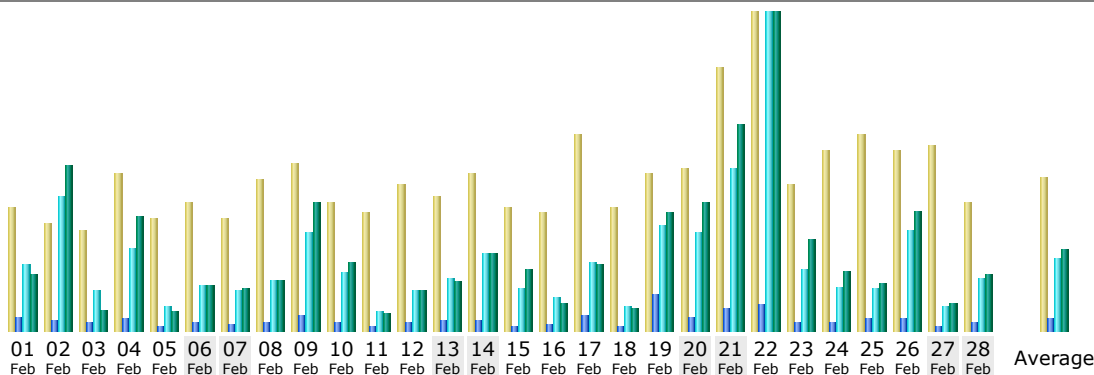

Last Update: 01 Mar 2021 - 07:00 [Update now](#)

Reported period: Feb 2021

Summary

Reported period	Month Feb 2021				
First visit	01 Feb 2021 - 02:05				
Last visit	28 Feb 2021 - 23:56				
	Unique visitors	Number of visits	Pages	Hits	Bandwidth
Viewed traffic *	492	771 (1.56 visits/visitor)	2,699 (3.5 Pages/Visit)	17,593 (22.81 Hits/Visit)	2.17 GB (2951.58 KB/Visit)
Not viewed traffic *			3,938	9,361	638.04 MB

* Not viewed traffic includes traffic generated by robots, worms, or replies with special HTTP status codes.

Monthly history

Month	Unique visitors	Number of visits	Pages	Hits	Bandwidth
Jan 2021	483	739	2,309	16,901	2.11 GB
Feb 2021	492	771	2,699	17,593	2.17 GB
Mar 2021	3	3	3	18	7.80 MB
Apr 2021	0	0	0	0	0
May 2021	0	0	0	0	0
Jun 2021	0	0	0	0	0
Jul 2021	0	0	0	0	0
Aug 2021	0	0	0	0	0
Sep 2021	0	0	0	0	0
Oct 2021	0	0	0	0	0
Nov 2021	0	0	0	0	0
Dec 2021	0	0	0	0	0
Total	978	1,513	5,011	34,512	4.29 GB

Days of month

Day	Number of visits	Pages	Hits	Bandwidth
01 Feb 2021	22	123	587	55.81 MB
02 Feb 2021	19	89	1,176	164.80 MB
03 Feb 2021	18	70	346	19.47 MB
04 Feb 2021	28	100	731	113.69 MB
05 Feb 2021	20	46	215	18.12 MB
06 Feb 2021	23	73	393	44.30 MB
07 Feb 2021	20	62	352	41.48 MB
08 Feb 2021	27	76	451	49.39 MB
09 Feb 2021	30	130	862	126.60 MB
10 Feb 2021	23	71	510	67.85 MB
11 Feb 2021	21	33	162	17.04 MB
12 Feb 2021	26	65	353	39.24 MB
13 Feb 2021	24	92	455	47.88 MB
14 Feb 2021	28	92	679	76.70 MB
15 Feb 2021	22	39	368	61.16 MB
16 Feb 2021	21	52	288	27.32 MB
17 Feb 2021	35	135	605	65.17 MB
18 Feb 2021	22	42	209	22.31 MB
19 Feb 2021	28	320	928	117.00 MB
20 Feb 2021	29	117	869	128.19 MB
21 Feb 2021	47	198	1,425	204.63 MB
22 Feb 2021	57	231	2,800	316.42 MB
23 Feb 2021	26	71	530	90.89 MB
24 Feb 2021	32	65	386	59.75 MB
25 Feb 2021	35	97	366	46.20 MB
26 Feb 2021	32	100	880	119.25 MB
27 Feb 2021	33	45	203	26.95 MB
28 Feb 2021	23	65	464	54.73 MB
Average	27	96	628	79.37 MB
Total	771	2,699	17,593	2.17 GB