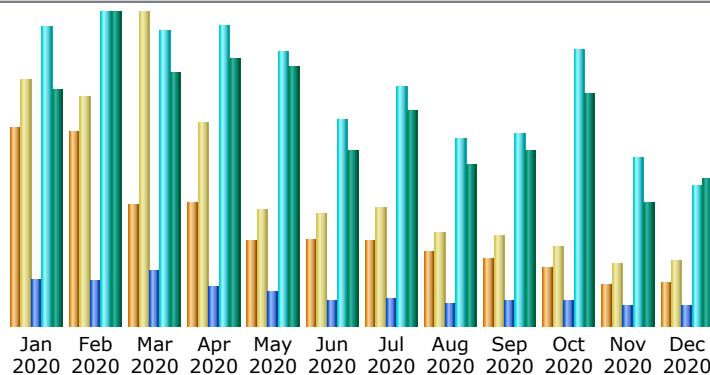

**Last Update:** 01 Jan 2021 - 07:40 [Update now](#)

**Reported period:** Dec 2020

### Summary

<b>Reported period</b>	Month Dec 2020				
<b>First visit</b>	01 Dec 2020 - 02:43				
<b>Last visit</b>	31 Dec 2020 - 22:15				
	Unique visitors	Number of visits	Pages	Hits	Bandwidth
Viewed traffic *	<b>397</b>	<b>592</b> (1.49 visits/visitor)	<b>2,040</b> (3.44 Pages/Visit)	<b>14,013</b> (23.67 Hits/Visit)	<b>1.69 GB</b> (2999.23 KB/Visit)
Not viewed traffic *			<b>6,244</b>	<b>10,524</b>	<b>445.53 MB</b>

### Monthly history

Month	Unique visitors	Number of visits	Pages	Hits	Bandwidth
Jan 2020	1,808	2,255	4,536	29,690	2.71 GB
Feb 2020	1,777	2,089	4,502	31,209	3.61 GB
Mar 2020	1,100	2,862	5,457	29,459	2.91 GB
Apr 2020	1,114	1,846	3,816	29,930	3.08 GB
May 2020	775	1,055	3,318	27,267	2.97 GB
Jun 2020	789	1,030	2,475	20,519	2.01 GB
Jul 2020	770	1,075	2,710	23,839	2.49 GB
Aug 2020	669	856	2,146	18,638	1.85 GB
Sep 2020	615	816	2,473	19,188	2.02 GB
Oct 2020	525	723	2,436	27,481	2.67 GB
Nov 2020	380	562	1,930	16,683	1.42 GB
Dec 2020	397	592	2,040	14,013	1.69 GB
<b>Total</b>	<b>10,719</b>	<b>15,761</b>	<b>37,839</b>	<b>287,916</b>	<b>29.41 GB</b>