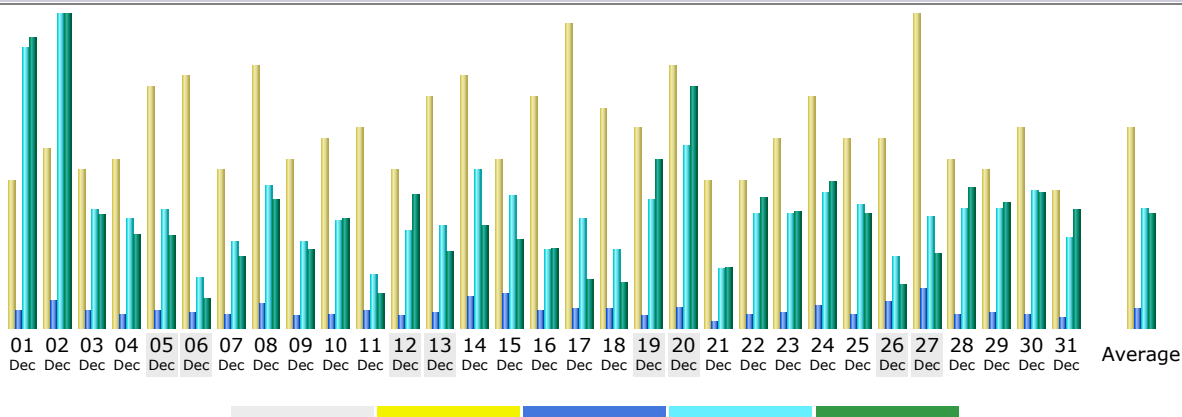

Days of month