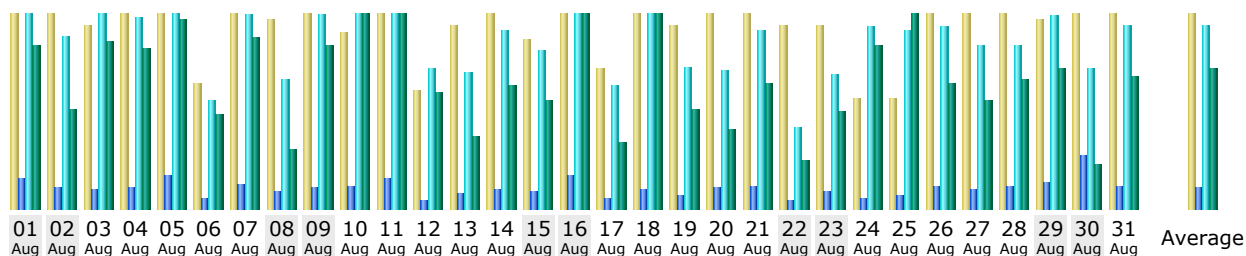

* Not viewed traffic includes traffic generated by robots, worms, or replies with special HTTP status codes.

Monthly history

Month	Unique visitors	Number of visits	Pages	Hits	Bandwidth
Jan 2020	1,808	2,255	4,536	29,690	2.71 GB
Feb 2020	1,777	2,089	4,502	31,209	3.61 GB
Mar 2020	1,100	2,862	5,457	29,459	2.91 GB
Apr 2020	1,114	1,846	3,816	29,930	3.08 GB
May 2020	775	1,055	3,318	27,267	2.97 GB
Jun 2020	789	1,030	2,475	20,519	2.01 GB
Jul 2020	770	1,075	2,710	23,839	2.49 GB
Aug 2020	669	856	2,146	18,638	1.85 GB
Sep 2020	11	11	21	132	2.98 MB
Oct 2020	0	0	0	0	0
Nov 2020	0	0	0	0	0
Dec 2020	0	0	0	0	0
Total	8,813	13,079	28,981	210,683	21.62 GB

Days of month

Day	Number of visits	Pages	Hits	Bandwidth
01 Aug 2020	31	97	787	71.25 MB
02 Aug 2020	28	69	570	43.18 MB
03 Aug 2020	25	63	783	72.66 MB
04 Aug 2020	28	67	627	69.80 MB
05 Aug 2020	41	110	828	82.04 MB
06 Aug 2020	17	36	355	41.33 MB
07 Aug 2020	45	81	639	74.05 MB
08 Aug 2020	26	55	425	26.17 MB
09 Aug 2020	33	67	637	71.05 MB
10 Aug 2020	24	76	981	119.71 MB
11 Aug 2020	33	97	1,044	143.29 MB
12 Aug 2020	16	30	461	50.65 MB
13 Aug 2020	25	54	447	31.11 MB
14 Aug 2020	29	61	585	53.78 MB
15 Aug 2020	23	59	522	47.45 MB
16 Aug 2020	33	114	1,081	129.73 MB
17 Aug 2020	19	32	406	29.04 MB
18 Aug 2020	28	66	699	88.53 MB
19 Aug 2020	25	43	465	43.40 MB
20 Aug 2020	32	71	455	34.54 MB
21 Aug 2020	30	78	583	54.84 MB
22 Aug 2020	25	27	270	21.07 MB
23 Aug 2020	25	60	440	42.71 MB
24 Aug 2020	15	35	599	71.18 MB
25 Aug 2020	15	43	585	87.01 MB
26 Aug 2020	33	74	598	54.66 MB
27 Aug 2020	29	66	536	47.70 MB
28 Aug 2020	36	75	535	55.89 MB
29 Aug 2020	26	88	633	60.98 MB
30 Aug 2020	27	177	457	19.13 MB
31 Aug 2020	34	75	605	57.34 MB
Average	27	69	601	61.14 MB
Total	856	2,146	18,638	1.85 GB