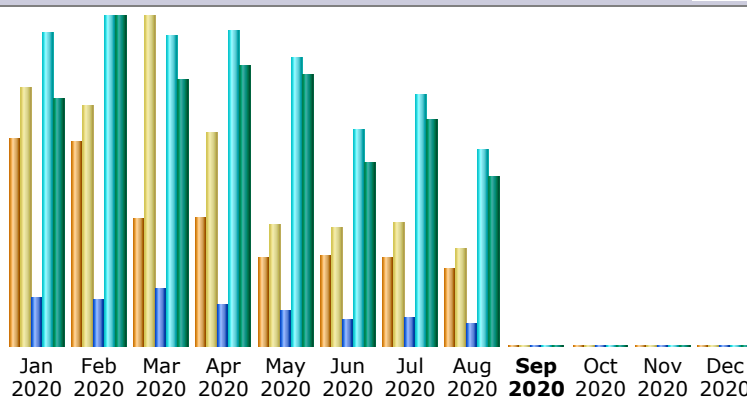

Last Update: 01 Sep 2020 - 09:51 [Update now](#)

Reported period: Aug 2020

Summary

Reported period	Month Aug 2020				
First visit	01 Aug 2020 - 01:50				
Last visit	31 Aug 2020 - 23:19				
	Unique visitors	Number of visits	Pages	Hits	Bandwidth
Viewed traffic *	669	856 (1.27 visits/visitor)	2,146 (2.5 Pages/Visit)	18,638 (21.77 Hits/Visit)	1.85 GB (2267.24 KB/Visit)
Not viewed traffic *			13,425	19,052	671.56 MB

* Not viewed traffic includes traffic generated by robots, worms, or replies with special HTTP status codes.

Monthly history

Month	Unique visitors	Number of visits	Pages	Hits	Bandwidth
Jan 2020	1,808	2,255	4,536	29,690	2.71 GB
Feb 2020	1,777	2,089	4,502	31,209	3.61 GB
Mar 2020	1,100	2,862	5,457	29,459	2.91 GB
Apr 2020	1,114	1,846	3,816	29,930	3.08 GB
May 2020	775	1,055	3,318	27,267	2.97 GB
Jun 2020	789	1,030	2,475	20,519	2.01 GB
Jul 2020	770	1,075	2,710	23,839	2.49 GB
Aug 2020	669	856	2,146	18,638	1.85 GB
Sep 2020	11	11	21	132	2.98 MB
Oct 2020	0	0	0	0	0
Nov 2020	0	0	0	0	0
Dec 2020	0	0	0	0	0
Total	8,813	13,079	28,981	210,683	21.62 GB